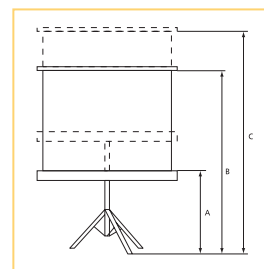

Technical characteristics

- ▶ Steel, painted, black case (75x75mm).
- ▶ Square, chrome-plated steel tubular frame, keystone eliminator length is 40 cm (with exception of 244 x 244 cm).
- ▶ Matte White S: double-sided laminated vinyl on a woven fiberglass carrier with black backing; gain 1.0 and viewing angle 50° L/R.
- ▶ High Power : double-sided coated vinyl on a woven fiberglass carrier with black backing; high gain 2.8 and viewing angle 25° L/R.
- ▶ Screen fabrics satisfy the requirements for fire resistance of construction materials and components.
- ▶ Square format (1:1) has a 3 cm black border on left/right side.
- ▶ Video format (4:3) has a black border all around.

Accessories

- ▶ Protective cover shields tripod screen from dust during transport.
10830043 screen width 152 cm
10830045 screen width 178 cm
10830046 screen width 213 cm
10830047 screen width 244 cm

Aspect ratio	Screen size h x w cm	Viewing size h x w cm	Nominal diagonal cm inches	Transport length in cm	Net weight in kg	Screen fabrics		(A) Bottom viewing surface min. in cm	(B) Min. height in cm	(C) Max. height in cm
						Matte White S prod.code	High Power prod.code			
1:1	152x152	146x146		167	14	10430002	10430021	51	217	282
	178x178	172x172		192	16	10430005	10430022	51	243	325
	213x213	207x207		239	18	10430011		51	278	325
	244x244	238x238		267	20	10430015		51	307	325
4:3	115x152	109x146	183 72	167	13	10430032	10430020	51	174	254
	135x178	127x170	213 84	192	15	10430033	10430023	51	185	300
	162x213	152x203	254 100	239	17	10430035	10430026	51	217	325
	185x244	175x234	305 120	267	19	10430037	10430029	51	239	325