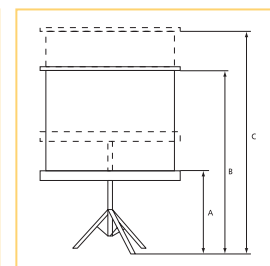

▲ **Top quality, stable and durable projection screen on tripod for intensive portable use.**

Technical characteristics

- ▶ Projecta products satisfy the strictest quality and safety requirements in Europe and are CE approved.
- ▶ Projecta ensures that the quality of its products are monitored by the TÜV/GS programme.
- ▶ Case (68x68mm) made from steel, galvanised interior and dark grey, powder coated exterior (RAL 7021), fitted with impact-resistant plastic end caps.
- ▶ Square, chrome-plated steel tubular frame, keystone eliminator length is 40 cm.
- ▶ Matte White S: double-sided laminated vinyl on a woven fiberglass carrier with black backing; gain 1.5 and viewing angle 50° L/R.
- ▶ Datalux S: double-sided laminated vinyl on a woven fiberglass carrier with black backing; high gain 1.5 and viewing angle 35° L/R.
- ▶ Projection screen fabrics satisfy the requirements for fire resistance of construction materials and components.
- ▶ Square format (1:1) has a 2.5 cm black border on left/right side.
- ▶ Video format (4:3) has a 5 cm black border all around.

Aspect ratio	Screen size h x w cm	Viewing size h x w cm	Nominal diagonal cm inches	Transport length in cm	Net weight in kg	Screen fabrics		(A) Bottom surface in cm	(B) Min. height in cm	(C) Max. height in cm
						Matte White S prod.code	Datalux S prod.code			
1:1	160x160	151x151		168	11	10400054	10400058	55-112	206	263
	180x180	173x173		188	12	10400055	10400059	55-112	228	285
	200x200	195x195		210	14	10400056	10400060	55-112	250	307
	240x240	235x235		250	17	10400057	10400061	55-112	290	347
4:3	123x160	110x146	183 72	168	11	10400062	10400066	55-112	175	232
	138x180	126x168	213 84	188	12	10400063	10400067	55-112	191	248
	153x200	143x190	254 100	210	14	10400064	10400068	55-112	207	265
	183x240	173x230	305 120	250	17	10400065	10400069	55-112	237	295